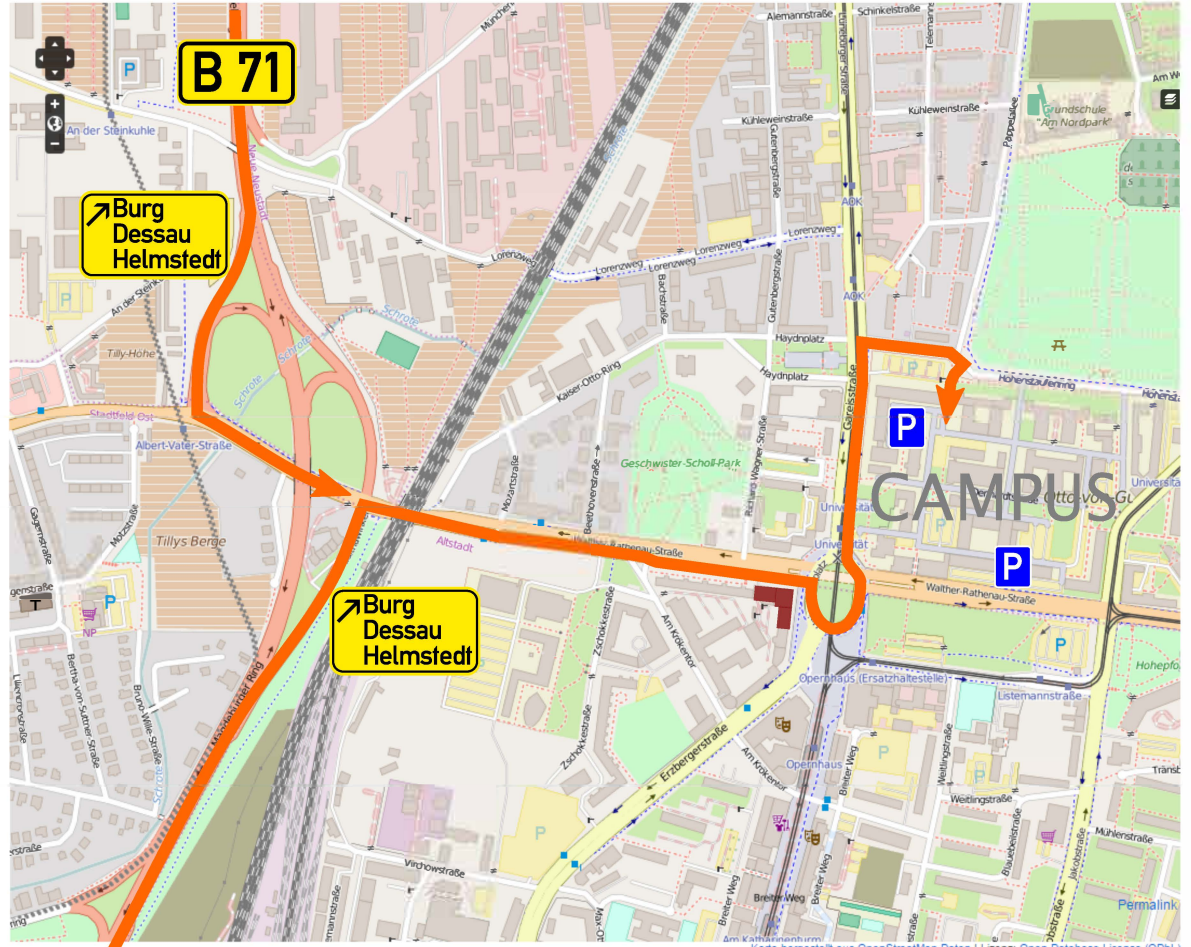

# Access route to UCC Magdeburg

Hannover

**A 2**

**B189**

**A 2**

Exit 70 (Magdeburg Zentrum)

ca. 4km

Exit 68  
(Autobahnkreuz Magdeburg)

**A 14**

**B 71**

Burg Dessau Helmsfeldt

Burg Dessau Helmsfeldt

ca. 8km

Exit 05 (Magdeburg-Sudenburg)

**B 81**

Halberstadt  
Cochstedt

**Legend**

- Parking Lot
- UCC Building